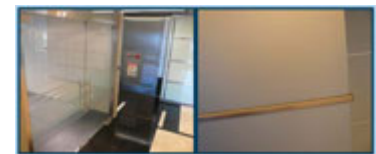

Camera Shift