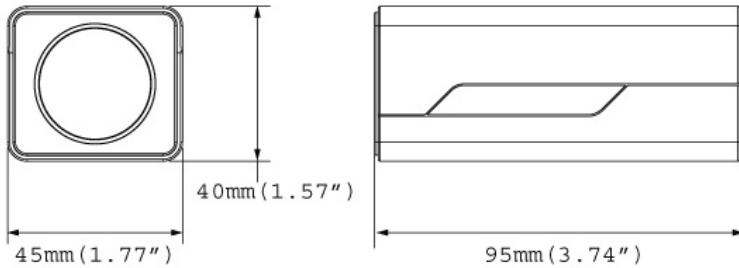

Camera Shift

Overview

Panel

Dimensions

Specifications

Camera	GV-UBX1301-0F	GV-UBX1301-1F	GV-UBX1301-2F
Image Sensor	1/2.5" progressive scan CMOS "		
Picture Elements	1280 (H) x 1024 (V)		
Minimum Illumination	Color	0.15 Lux at F/1.6	
	B/W	0 Lux at F/1.6	
	IR ON		
Shutter Speed	Automatic, Manual (1/5 ~ 1/8000 sec)		
White Balance	Automatic, Manual (2800K ~ 8500K)		
Gain Control	Automatic		
S/N Ratio	50 dB		
BLC	Yes		
Lens			
Megapixel	Yes		
Focal Length	3 mm	4 mm	8 mm
Day/Night	Yes (with removable IR-cut filter)		
Lens Type	Fixed		
Maximum Aperture	F/1.6		
Mount	M12, Pitch 0.5 mm		
Image Format	1/3"		
Operation	Focus	Fixed	
	Zoom	Fixed	
	Iris		
IR LED Quantity	4 IR LEDs		
Max. IR Distance	10 m (32.81 ft.)		
Operation			
Video Compression	H.264, MJPEG		
Video Stream	Dual streams from H.264 and MJPEG		
Frame Rate	30 fps at 1280 x 1024		
	*The frame rate and the performance may vary depending on the number of connections and data bitrates (different scenes).		
Image Setting	Brightness, Contrast, Saturation, Sharpness, Gamma, White Balance, Flicker-less, Image Orientation, Shutter Speed, D/N Sensitivity, Backlight Compensation, WDR, Defog		
Audio Compression	G.711, AAC (24 kHz / 16 bit) *AAC (24 kHz / 16 bit) is only supported by GV-System V8.5.6 or later		
Two-way Audio	Yes		
Video Resolution			
Main Stream	4 : 3	1280 x 960, 640 x 480, 320 x 240	
	16 : 9	1280 x 720, 640 x 360, 448 x 252	
	5 : 4	1280 x 1024, 640 x 512, 320 x 256	
Sub Stream	4 : 3	640 x 480, 320 x 240	
	16 : 9	640 x 360, 448 x 252	
	5 : 4	640 x 512, 320 x 256	
Network			
Interface	10/100 Ethernet		
Protocol	HTTP, HTTPS, TCP, UDP, SMTP, FTP, DHCP, NTP, UPnP, DynDNS, 3GPP/ISMA, RTSP, PSIA, SNMP, QoS (DSCP), ONVIF		

Note: Specifications are subject to change without prior notice.

Accessories

Name	Details
	Weight: 130 g (0.29 lb) Dimensions (H x W x D): 43 x 69 x 40 mm (1.69 x 2.72 x 1.57")
GV-PA191 PoE Adapter	
Power Adapter	Power adapters are available in 4 regions: U.S.A., Australia, U.K and Europe.